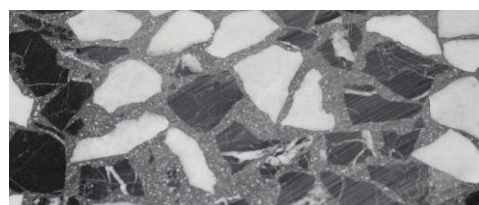

Silk Grey Marble

Marshal Black Marble

Armani Brown Marble

Dehbid Beige Marble

Silver Stream

Size	Thickness
60x60 cm	1 cm
30x60 cm	2 cm
40x80 cm	3 cm
120x60 cm	4 cm
Free size Slab	
Step	

Pebble

Various Colors of Pebbles
Green, Yellow, Red, Black, White, Multi color, Beige