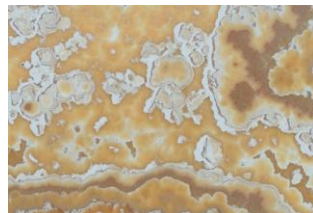

Silk Grey Marble

Marshal Black Marble

Armani Brown Marble

Dehbid Beige Marble

Silver Stream

Size	Thickness
60x60 cm	1 cm
30x60 cm	2 cm
40x80 cm	3 cm
120x60 cm	4 cm
Free size Slab	
Step	

Pebble

Various Colors of Pebbles
Green, Yellow, Red, Black, White, Multi color, Beige

Onyx

Green

Pink

Blue & Brown

Ocean Blue

Violet & White

Orange & Peach

Orange

Dark Violet

Gold & White

Blue & Gold

Granite

Size	Thickness
60x60 cm	2 cm
30x60 cm	3 cm
40x80 cm	4 cm
120x60 cm	
Free Lengthx70 cm	
Step	

Red Granite

Orange Granite

Black Granite