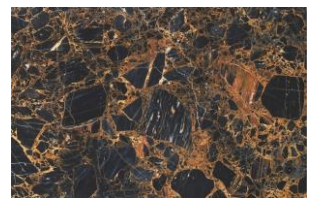

Everything changes except **stone**

TRAVERTINE

Silver Travertine

Persian Red Travertine

Titanium Travertine

Light Travertine

Medium Travertine

Dark Travertine

Marbles

Wavy White Marble

Spider Brown Marble

Red Marble

Pietra Grey Marble

Spider White Marble

President Marble

Golden White

Silk Grey Marble

Marshal Black Marble

Armani Brown Marble

Dehbid Beige Marble

Silver Stream

Size	Thickness
60x60 cm	1 cm
30x60 cm	2 cm
40x80 cm	3 cm
120x60 cm	4 cm
Free size Slab	
Step	

Pebble

Various Colors of Pebbles
Green, Yellow, Red, Black, White, Multi color, Beige