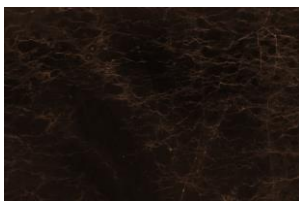

Everything changes except **stone**

TRAVERTINE

Silver Travertine

Persian Red Travertine

Titanium Travertine

Light Travertine

Medium Travertine

Dark Travertine

Marbles

Wavy White Marble

Spider Brown Marble

Red Marble

Pietra Grey Marble

Spider White Marble

President Marble

Golden White

Silk Grey Marble

Marshal Black Marble

Armani Brown Marble

Dehbid Beige Marble

Silver Stream

Size	Thickness
60x60 cm	1 cm
30x60 cm	2 cm
40x80 cm	3 cm
120x60 cm	4 cm
Free size Slab	
Step	

Pebble

Various Colors of Pebbles
Green, Yellow, Red, Black, White, Multi color, Beige