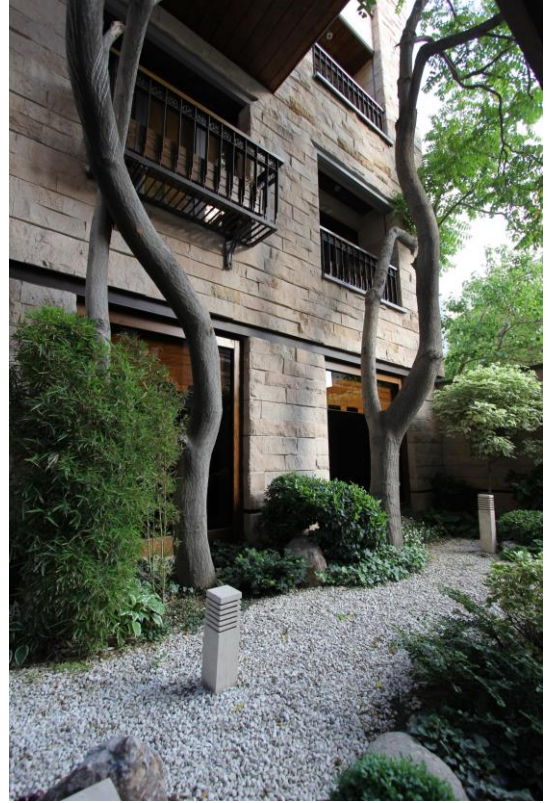

Silk Grey Marble

Marshal Black Marble

Armani Brown Marble

Dehbid Beige Marble

Silver Stream

Size	Thickness
60x60 cm	1 cm
30x60 cm	2 cm
40x80 cm	3 cm
120x60 cm	4 cm
Free size Slab	
Step	

Pebble

Various Colors of Pebbles
Green, Yellow, Red, Black, White, Multi color, Beige