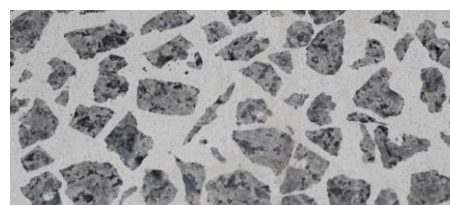

Silk Grey Marble

Marshal Black Marble

Armani Brown Marble

Dehbid Beige Marble

Silver Stream

Size	Thickness
60x60 cm	1 cm
30x60 cm	2 cm
40x80 cm	3 cm
120x60 cm	4 cm
Free size Slab	
Step	

Pebble

Various Colors of Pebbles
Green, Yellow, Red, Black, White, Multi color, Beige