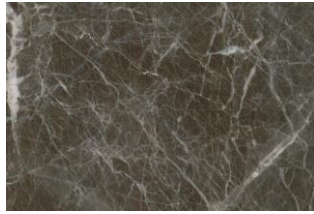

Spider Brown Marble