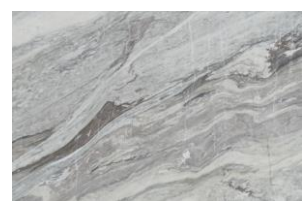

Silk Grey Marble

Marshal Black Marble

Armani Brown Marble

Dehbid Beige Marble

Silver Stream

Size	Thickness
60x60 cm	1 cm
30x60 cm	2 cm
40x80 cm	3 cm
120x60 cm	4 cm
Free size Slab	
Step	

Pebble

Various Colors of Pebbles
Green, Yellow, Red, Black, White, Multi color, Beige