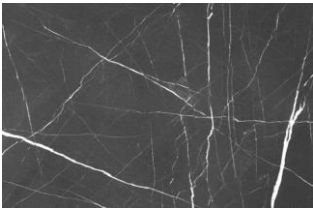

Marbles

Wavy White Marble

Spider Brown Marble

Red Marble

Pietra Grey Marble

Spider White Marble

President Marble

Golden White

Silk Grey Marble

Marshal Black Marble

Armani Brown Marble

Dehbid Beige Marble

Silver Stream

Size	Thickness
60x60 cm	1 cm
30x60 cm	2 cm
40x80 cm	3 cm
120x60 cm	4 cm
Free size Slab	
Step	

Pebble

Various Colors of Pebbles
Green, Yellow, Red, Black, White, Multi color, Beige